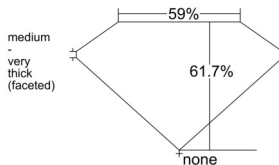

GIA®

FACSIMILE

GIA REPORT *****50828

Verify this report at GIA.edu

GIA NATURAL DIAMOND DOSSIER®

August 08, 2025
GIA Report Number *****50828
Shape and Cutting Style ..... Heart Brilliant
Measurements ..... 5.66 x 6.62 x 4.08 mm

GRADING RESULTS

Carat Weight ..... 0.90 carat
Color Grade ..... J
Clarity Grade VS2

ADDITIONAL GRADING INFORMATION

Polish ..... Excellent
Symmetry ..... Very Good
Fluorescence ..... None
Clarity Characteristics ..... Crystal, Cloud
Inscription(s): GIA *****50828

PROPORTIONS

Profile not to actual proportions

GRADING SCALES

GIA COLOR SCALE		GIA CLARITY SCALE			
COLORLESS	D	VERY VERY SLIGHTLY INCLUDED	FLAWLESS		
	E		INTERNALLY FLAWLESS		
	F		VVS₁		
	G		VVS₂		
	NEAR COLORLESS	H	VERY SLIGHTLY INCLUDED	VS₁	
		I		VS₂	
		FAINT	J	SLIGHTLY INCLUDED	SI₁
			K		SI₂
	L		INCLUDED		I₁
	M			I₂	
N	I₃				
VERT LIGHT	O				
	P				
	Q				
	R				
	LIGHT	S			
		T			
		U			
		V			
	W				
	X				
	Y				
	Z