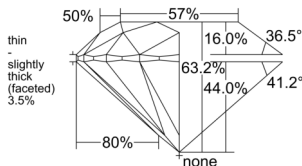

GIA®

FACSIMILE

GIA REPORT 6532050717

Verify this report at GIA.edu

GIA NATURAL DIAMOND DOSSIER®

August 08, 2025
GIA Report Number 6532050717
Shape and Cutting Style ..... Round Brilliant
Measurements ..... 5.76 - 5.80 x 3.65 mm

GRADING RESULTS

Carat Weight ..... 0.75 carat
Color Grade ..... J
Clarity Grade S11
Cut Grade ..... Excellent

ADDITIONAL GRADING INFORMATION

Polish ..... Excellent
Symmetry ..... Excellent
Fluorescence ..... Very Strong Blue
Clarity Characteristics ..... Crystal
Inscription(s): GIA 6532050717

PROPORTIONS

GRADING SCALES

GIA COLOR SCALE

COLOURLESS	D
	E
	F
	G
	H
	I
	J
NEAR COLOURLESS	K
	L
FAIN	M
	N
	O
	P
	Q
VERY LIGHT	R
	S
	T
	U
	V
	W
	X
	Y
LIGHT	Z

GIA CLARITY SCALE

FLAWLESS	INTERNAL FLAWLESS	
		FLAWLESS
VERY VERY SLIGHTLY INCLUDED	VVS₁	
	VVS₂	
VERY SLIGHTLY INCLUDED	VS₁	
	VS₂	
SLIGHTLY INCLUDED	SI₁	
	SI₂	
INCLUDED	I₁	
	I₂	
	I₃	

GIA CUT SCALE

EXCELLENT
VERY GOOD
GOOD
FAIR
POOR