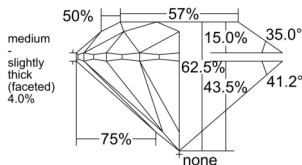

GIA®

FACSIMILE

GIA REPORT 6532042953

Verify this report at GIA.edu

GIA NATURAL DIAMOND DOSSIER®

August 06, 2025
GIA Report Number 6532042953
Shape and Cutting Style ..... Round Brilliant
Measurements ..... 4.64 - 4.66 x 2.91 mm

GRADING RESULTS

Carat Weight ..... 0.38 carat
Color Grade ..... H
Clarity Grade VVS1
Cut Grade ..... Excellent

ADDITIONAL GRADING INFORMATION

Polish ..... Excellent
Symmetry ..... Excellent
Fluorescence ..... Medium Blue
Clarity Characteristics..... Feather, Cavity
Inscription(s): GIA 6532042953

PROPORTIONS

Profile to actual proportions