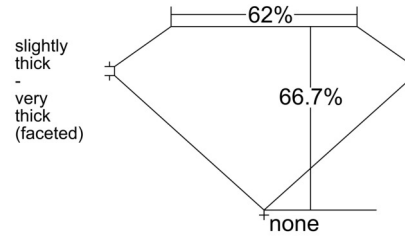

PROPORTIONS

Profile not to actual proportions