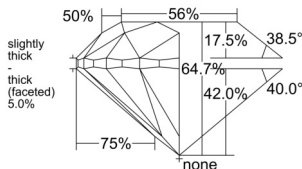

GIA®

FACSIMILE

GIA REPORT 6532030541

Verify this report at GIA.edu

GIA NATURAL DIAMOND DOSSIER®

August 06, 2025
GIA Report Number 6532030541
Shape and Cutting Style ..... Round Brilliant
Measurements ..... 5.50 - 5.55 x 3.57 mm

GRADING RESULTS

Carat Weight ..... 0.70 carat
Color Grade ..... F
Clarity Grade VS1
Cut Grade ..... Very Good

ADDITIONAL GRADING INFORMATION

Polish ..... Excellent
Symmetry ..... Excellent
Fluorescence ..... Strong Blue
Clarity Characteristics ..... Crystal, Needle
Inscription(s): GIA 6532030541

PROPORTIONS

Profile to actual proportions

GRADING SCALES

GIA COLOR SCALE

COLORESS	D
	E
	F
	G
	H
	I
	J
NEAR COLORESS	K
	L
FAIN	M
	N
	O
	P
VERY LIGHT	Q
	R
	S
	T
	U
	V
	W
	X
	Y
LIGHT	Z

GIA CLARITY SCALE

VERY VERY SLIGHTLY INCLUDED	FLAWLESS
	INTERNALLY FLAWLESS
VERY SLIGHTLY INCLUDED	VVS₁
	VVS₂
SLIGHTLY INCLUDED	VS₁
	VS₂
INCLUDED	SI₁
	SI₂
	I₁
	I₂
	I₃

GIA CUT SCALE

EXCELLENT
VERY GOOD
GOOD
FAIR
POOR