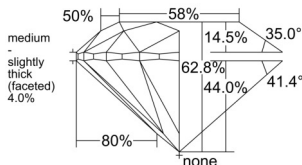

GIA®

FACSIMILE

GIA REPORT 6531985777

Verify this report at GIA.edu

GIA NATURAL DIAMOND DOSSIER®

November 13, 2025
GIA Report Number 6531985777
Shape and Cutting Style ..... Round Brilliant
Measurements ..... 5.69 - 5.72 x 3.58 mm

GRADING RESULTS

Carat Weight ..... 0.72 carat
Color Grade ..... G
Clarity Grade VS2
Cut Grade ..... Excellent

ADDITIONAL GRADING INFORMATION

Polish ..... Excellent
Symmetry ..... Excellent
Fluorescence ..... Very Strong Blue
Clarity Characteristics ..... Cloud, Feather, Crystal
Inspection(s): GIA 6531985777

PROPORTIONS

GRADING SCALES

GIA COLOR SCALE

COLOURESS	D
	E
	F
	G
	H
	I
	J
NEAR COLOURESS	K
	L
FAIN	M
	N
	O
	P
VERY LIGHT	Q
	R
	S
	T
	U
	V
	W
	X
	Y
LIGHT	Z

GIA CLARITY SCALE

VERY VERY SLIGHTLY INCLUDED	FLAWLESS
	INTERNALLY FLAWLESS
VERY SLIGHTLY INCLUDED	VVS₁
	VVS₂
SLIGHTLY INCLUDED	VS₁
	VS₂
INCLUDED	SI₁
	SI₂
	I₁
	I₂
	I₃

GIA CUT SCALE

EXCELLENT
VERY GOOD
GOOD
FAIR
POOR