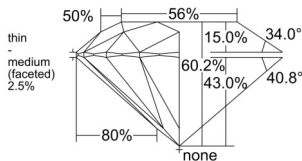

GIA®

FACSIMILE

GIA REPORT 6531985161

Verify this report at GIA.edu

GIA NATURAL DIAMOND DOSSIER®

November 13, 2025
GIA Report Number 6531985161
Shape and Cutting Style ..... Round Brilliant
Measurements ..... 5.37 - 5.41 x 3.25 mm

GRADING RESULTS

Carat Weight ..... 0.56 carat
Color Grade ..... E
Clarity Grade VVS2
Cut Grade ..... Excellent

ADDITIONAL GRADING INFORMATION

Polish ..... Excellent
Symmetry ..... Excellent
Fluorescence ..... None
Clarity Characteristics..Cloud, Needle, Pinpoint, Surface Graining
Inscription(s): GIA 6531985161

PROPORTIONS

Profile to actual proportions

GRADING SCALES

GIA COLOR SCALE

COLORESS	D
	E
	F
	G
	H
	I
	J
NEAR COLORESS	K
	L
FANIT	M
	N
	O
	P
VERY LIGHT	Q
	R
	S
	T
	U
	V
LIGHT	W
	X
	Y
	Z

GIA CLARITY SCALE

VERY VERY SLIGHTLY INCLUDED	FLAWLESS
	INTERNALLY FLAWLESS
VERY SLIGHTLY INCLUDED	VVS₁
	VVS₂
SLIGHTLY INCLUDED	VS₁
	VS₂
INCLUDED	SI₁
	SI₂
	I₁
	I₂
	I₃

GIA CUT SCALE

EXCELLENT
VERY GOOD
GOOD
FAIR
POOR