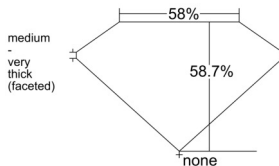

GIA®

FACSIMILE

GIA REPORT 6531984559

Verify this report at GIA.edu

GIA NATURAL DIAMOND DOSSIER®

November 13, 2025
GIA Report Number 6531984559
Shape and Cutting Style ..... Heart Brilliant
Measurements ..... 5.25 x 6.21 x 3.64 mm

GRADING RESULTS

Carat Weight ..... 0.70 carat
Color Grade ..... G
Clarity Grade VS1

ADDITIONAL GRADING INFORMATION

Polish ..... Excellent
Symmetry ..... Very Good
Fluorescence ..... Faint
Clarity Characteristics ..... Crystal, Pinpoint
Inscription(s): GIA 6531984559

PROPORTIONS

Profile not to actual proportions

GRADING SCALES

GIA COLOR SCALE		GIA CLARITY SCALE			
COLORLESS	D	VERY VERY SLIGHTLY INCLUDED	FLAWLESS		
	E		INTERNALLY FLAWLESS		
	F	VERY SLIGHTLY INCLUDED	VVS₁		
	G		VVS₂		
	H		VS₁		
	NEAR COLORLESS	I	VERY SLIGHTLY INCLUDED	VS₂	
		J		SI₁	
		FAINT	K	SLIGHTLY INCLUDED	SI₂
			L		I₁
			M		I₂
VERT LIGHT	N	INCLUDED	I₃		
	O				
	P				
	Q				
	R				
	S				
	T				
LIGHT	U				
	V				
	W				
	X				
Y					
Z