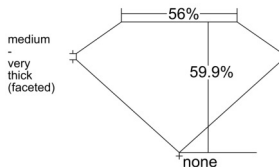

GIA®

FACSIMILE

GIA REPORT 6531980937

Verify this report at GIA.edu

GIA NATURAL DIAMOND DOSSIER®

November 17, 2025
GIA Report Number 6531980937
Shape and Cutting Style ..... Heart Brilliant
Measurements ..... 4.96 x 5.84 x 3.50 mm

GRADING RESULTS

Carat Weight ..... 0.60 carat
Color Grade ..... D
Clarity Grade VS2

ADDITIONAL GRADING INFORMATION

Polish ..... Excellent
Symmetry ..... Very Good
Fluorescence ..... None
Clarity Characteristics ..... Crystal, Indented Natural
Inscription(s): GIA 6531980937

PROPORTIONS

Profile not to actual proportions

GRADING SCALES

GIA COLOR SCALE		GIA CLARITY SCALE			
COLORLESS	D	VERY VERY SLIGHTLY INCLUDED	FLAWLESS		
	E		INTERNALLY FLAWLESS		
	F	VERY SLIGHTLY INCLUDED	VVS₁		
	G		VVS₂		
	H		VS₁		
	NEAR COLORLESS	I	SLIGHTLY INCLUDED	VS₂	
		J		SI₁	
		FAINT	K	INCLUDED	SI₂
			L		I₁
			M		I₂
VERT LIGHT	N	LIGHT	I₃		
	O				
	P				
	Q				
	R