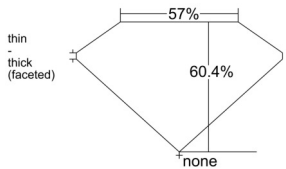

GIA®

FACSIMILE

GIA REPORT 6531959005

Verify this report at GIA.edu

GIA NATURAL DIAMOND DOSSIER®

November 11, 2025
GIA Report Number 6531959005
Shape and Cutting Style ..... Heart Brilliant
Measurements ..... 4.83 x 5.59 x 3.38 mm

GRADING RESULTS

Carat Weight ..... 0.52 carat
Color Grade ..... D
Clarity Grade VVS2

ADDITIONAL GRADING INFORMATION

Polish ..... Excellent
Symmetry ..... Excellent
Fluorescence ..... None
Clarity Characteristics ..... Cloud, Pinpoint, Feather
Inscription(s): GIA 6531959005

PROPORTIONS

Profile not to actual proportions

GRADING SCALES

GIA COLOR SCALE		GIA CLARITY SCALE			
COLORLESS	D	VERY VERY SLIGHTLY INCLUDED	FLAWLESS		
	E		INTERNALLY FLAWLESS		
	F	VERY SLIGHTLY INCLUDED	VVS₁		
	G		VVS₂		
	H		VS₁		
	NEAR COLORLESS	I	SLIGHTLY INCLUDED	VS₂	
		J		SI₁	
		FAINT	K	INCLUDED	SI₂
			L		I₁
			M		I₂
VERT LIGHT			N	INCLUDED	I₃
			O		
			P		
	Q				
LIGHT	R				
	S				
	T				
	U				
	V				
	W				
	X				
	Y				
	Z