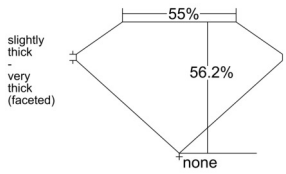

GIA®

FACSIMILE

GIA REPORT 6531952985

Verify this report at GIA.edu

GIA NATURAL DIAMOND DOSSIER®

November 08, 2025
GIA Report Number 6531952985
Shape and Cutting Style ..... Heart Brilliant
Measurements ..... 4.84 x 5.69 x 3.19 mm

GRADING RESULTS

Carat Weight ..... 0.53 carat
Color Grade ..... G
Clarity Grade VVS1

ADDITIONAL GRADING INFORMATION

Polish ..... Excellent
Symmetry ..... Very Good
Fluorescence ..... None
Clarity Characteristics ..... Cloud, Pinpoint, Feather
Inscription(s): GIA 6531952985

PROPORTIONS

Profile not to actual proportions

GRADING SCALES

GIA COLOR SCALE		GIA CLARITY SCALE		
NEAR COLORLESS	D	VERY VERY SLIGHTLY INCLUDED	FLAWLESS	
	E		INTERNALLY FLAWLESS	
	F	VERY SLIGHTLY INCLUDED	VVS₁	
	G		VVS₂	
	H		VS₁	
	FAINT	I	SLIGHTLY INCLUDED	VS₂
		J		SI₁
		K	INCLUDED	SI₂
		L		I₁
		M		I₂
VERY LIGHT		N	LIGHT	I₃
	O			
	P			
	Q			
LIGHT	R			
	S			
	T			
	U			
	V			
	W			
	X			
	Y			
	Z