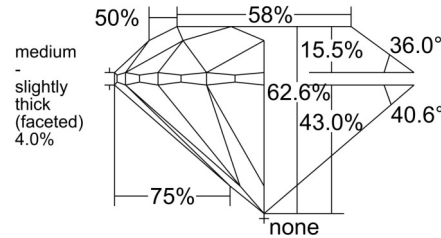

### GRADING RESULTS

Carat Weight ..... 1.00 carat

Color Grade ..... L

Clarity Grade ..... SI2

Cut Grade ..... Excellent

### PROPORTIONS

Profile to actual proportions

### CLARITY CHARACTERISTICS