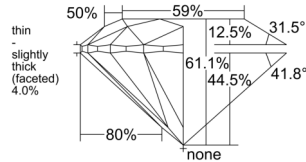

GIA®

FACSIMILE

GIA REPORT 6531931407

Verify this report at GIA.edu

GIA NATURAL DIAMOND DOSSIER®

November 06, 2025
GIA Report Number 6531931407
Shape and Cutting Style ..... Round Brilliant
Measurements ..... 4.75 - 4.78 x 2.91 mm

GRADING RESULTS

Carat Weight ..... 0.40 carat
Color Grade ..... E
Clarity Grade VVS1
Cut Grade ..... Excellent

ADDITIONAL GRADING INFORMATION

Polish ..... Excellent
Symmetry ..... Excellent
Fluorescence ..... Medium Blue
Clarity Characteristics ..... Feather
Inscription(s): GIA 6531931407

PROPORTIONS

Profile to actual proportions

GRADING SCALES

GIA COLOR SCALE	GIA CLARITY SCALE	GIA CUT SCALE	
D	FLAWLESS	EXCELLENT	
E	INTERNALLY FLAWLESS		
F		VVS₁	VERY GOOD
G	VVS₂		
H	VS₁	GOOD	
I	VS₂		
J	SI₁	FAIR	
K	SI₂		
L	I₁	POOR	
M			
N			
O	I₂		
P			
Q	I₃		
R			
S			
T			
U			
V			
W			
X			
Y			
Z