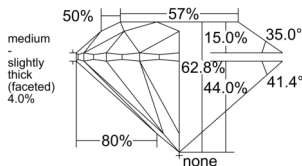

GIA®

FACSIMILE

GIA REPORT 6531927646

Verify this report at GIA.edu

GIA NATURAL DIAMOND DOSSIER®

November 08, 2025
GIA Report Number 6531927646
Shape and Cutting Style ..... Round Brilliant
Measurements ..... 4.70 - 4.73 x 2.96 mm

GRADING RESULTS

Carat Weight ..... 0.40 carat
Color Grade I
Clarity Grade VS2
Cut Grade ..... Excellent

ADDITIONAL GRADING INFORMATION

Polish ..... Excellent
Symmetry ..... Excellent
Fluorescence ..... None
Clarity Characteristics ..... Crystal, Feather
Inscription(s): GIA 6531927646

PROPORTIONS

GRADING SCALES

GIA COLOR SCALE

COLOREDNESS	D
	E
	F
	G
	H
	I
	J
NEAR COLORLESS	K
	L
FAIN	M
	N
	O
	P
VERY LIGHT	Q
	R
	S
	T
	U
	V
	W
	X
	Y
LIGHT	Z

GIA CLARITY SCALE

FLAWLESS	INTERNAL FLAWLESS	
		FLAWLESS
VERY VERY SLIGHTLY INCLUDED	VVS₁	
	VVS₂	
VERY SLIGHTLY INCLUDED	VS₁	
	VS₂	
SLIGHTLY INCLUDED	SI₁	
	SI₂	
INCLUDED	I₁	
	I₂	
	I₃	

GIA CUT SCALE

EXCELLENT
VERY GOOD
GOOD
FAIR
POOR