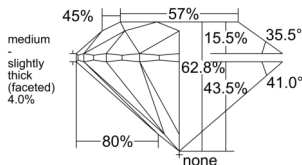

GIA®

FACSIMILE

GIA REPORT 6531924916

Verify this report at GIA.edu

GIA NATURAL DIAMOND DOSSIER®

November 10, 2025
GIA Report Number 6531924916
Shape and Cutting Style ..... Round Brilliant
Measurements ..... 4.55 - 4.58 x 2.87 mm

GRADING RESULTS

Carat Weight ..... 0.37 carat
Color Grade ..... E
Clarity Grade ..... Internally Flawless
Cut Grade ..... Excellent

ADDITIONAL GRADING INFORMATION

Polish ..... Excellent
Symmetry ..... Excellent
Fluorescence ..... None
Clarity Characteristics ..... Minor Details of Polish
Inspection(s): GIA 6531924916

PROPORTIONS

Profile to actual proportions

GRADING SCALES

GIA COLOR SCALE

COLORESS	D
	E
	F
	G
	H
	I
	J
NEAR COLORESS	K
	L
Faint	M
	N
	O
	P
VERY LIGHT	Q
	R
	S
	T
	U
	V
	W
	X
	Y
LIGHT	Z

GIA CLARITY SCALE

VERY VERY SLIGHTLY INCLUDED	FLAWLESS
	INTERNALLY FLAWLESS
VERY SLIGHTLY INCLUDED	VVS₁
	VVS₂
SLIGHTLY INCLUDED	VS₁
	VS₂
INCLUDED	SI₁
	SI₂
	I₁
	I₂
	I₃

GIA CUT SCALE

EXCELLENT
VERY GOOD
GOOD
FAIR
POOR