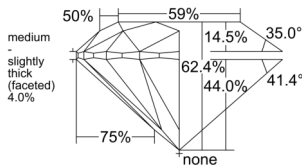

GIA®

FACSIMILE

GIA REPORT 6531907346

Verify this report at GIA.edu

GIA NATURAL DIAMOND DOSSIER®

November 06, 2025
GIA Report Number 6531907346
Shape and Cutting Style ..... Round Brilliant
Measurements ..... 5.70 - 5.73 x 3.56 mm

GRADING RESULTS

Carat Weight ..... 0.72 carat
Color Grade ..... D
Clarity Grade VVS1
Cut Grade ..... Excellent

ADDITIONAL GRADING INFORMATION

Polish ..... Excellent
Symmetry ..... Excellent
Fluorescence ..... None
Clarity Characteristics ..... Pinpoint
Inscription(s): GIA 6531907346

PROPORTIONS

Profile to actual proportions

GRADING SCALES

GIA COLOR SCALE	GIA CLARITY SCALE	GIA CUT SCALE	
D	FLAWLESS	EXCELLENT	
E	INTERNALLY FLAWLESS		
F		VVS₁	VERY GOOD
G	VVS₂		
H	VS₁	GOOD	
I	VS₂		
J	SI₁	FAIR	
K	SI₂		
L	I₁	POOR	
M	I₂		
N	I₃		
O			
P			
Q			
R			
S			
T			
U			
V			
W			
X			
Y			
Z