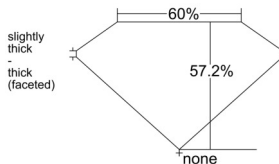

GIA®

FACSIMILE

GIA REPORT 6531903462

Verify this report at GIA.edu

GIA NATURAL DIAMOND DOSSIER®

November 11, 2025
GIA Report Number 6531903462
Shape and Cutting Style ..... Heart Brilliant
Measurements ..... 5.56 x 6.10 x 3.49 mm

GRADING RESULTS

Carat Weight ..... 0.70 carat
Color Grade I
Clarity Grade VS1

ADDITIONAL GRADING INFORMATION

Polish ..... Excellent
Symmetry ..... Very Good
Fluorescence ..... None
Clarity Characteristics ..... Feather
Inscription(s): GIA 6531903462

PROPORTIONS

Profile not to actual proportions

GRADING SCALES

GIA COLOR SCALE		GIA CLARITY SCALE	
COLORLESS	D	VERY VERY SLIGHTLY INCLUDED	FLAWLESS
	E		INTERNALLY FLAWLESS
	F		VVS₁
	G		VVS₂
	H		VS₁
	I		VS₂
	J		SI₁
	K		SI₂
	L		I₁
	M		I₂
NEAR COLORLESS	N	SLIGHTLY INCLUDED	I₃
	O		
	P		
	Q		
FAINT	R		
	S		
	T		
	U		
VERY LIGHT	V		
	W		
	X		
	Y		
LIGHT	Z