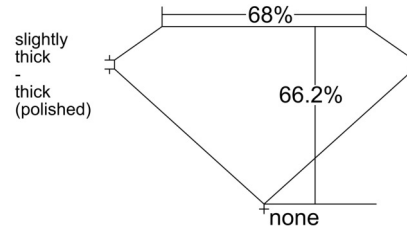

GIA NATURAL DIAMOND GRADING REPORT

November 10, 2025

GIA Report Number ..... 6531893273

Shape and Cutting Style ..... Emerald Cut

Measurements ..... 6.92 x 4.90 x 3.24 mm

GRADING RESULTS

Carat Weight ..... 1.01 carat

Color Grade ..... J

Clarity Grade ..... S11

ADDITIONAL GRADING INFORMATION

Polish ..... Excellent

Symmetry ..... Excellent

Fluorescence ..... None

Inscription(s): GIA 6531893273

**Comments:** Clouds, pinpoints and surface graining are not shown.

PROPORTIONS

Profile not to actual proportions

CLARITY CHARACTERISTICS

KEY TO SYMBOLS\*

-  Feather
-  Crystal
-  Needle

\* Red symbols denote internal characteristics (inclusions). Green or black symbols denote external characteristics (blemishes). Diagram is an approximate representation of the diamond, and symbols shown indicate type, position, and approximate size of clarity characteristics. All clarity characteristics may not be shown. Details of finish are not shown.