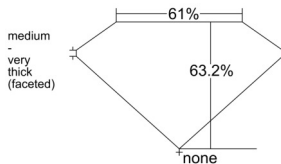

GIA®

FACSIMILE

GIA REPORT 6531890395

Verify this report at GIA.edu

GIA NATURAL DIAMOND DOSSIER®

November 04, 2025
GIA Report Number 6531890395
Shape and Cutting Style ..... Heart Brilliant
Measurements ..... 5.98 x 6.49 x 4.10 mm

GRADING RESULTS

Carat Weight ..... 0.91 carat
Color Grade ..... H
Clarity Grade VVS2

ADDITIONAL GRADING INFORMATION

Polish ..... Excellent
Symmetry ..... Excellent
Fluorescence ..... Faint
Clarity Characteristics ..... Pinpoint, Feather
Inscription(s): GIA 6531890395

PROPORTIONS

Profile not to actual proportions

GRADING SCALES

GIA COLOR SCALE		GIA CLARITY SCALE			
COLORLESS	D	VERY VERY SLIGHTLY INCLUDED	FLAWLESS		
	E		INTERNALLY FLAWLESS		
	F		VVS₁		
	G		VVS₂		
	NEAR COLORLESS	H	VERY SLIGHTLY INCLUDED	VS₁	
		I		VS₂	
		FAINT	J	SLIGHTLY INCLUDED	S₁
			K		S₂
	L		I₁		
	LIGHT		M	INCLUDED	I₂
N			I₃		
O					
P					
Q					
R					
S					
T					
U					
V					
W					
X					
Y					
Z