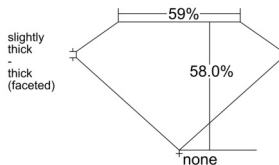

GIA®

FACSIMILE

GIA REPORT 6531888773

Verify this report at GIA.edu

GIA NATURAL DIAMOND DOSSIER®

November 06, 2025
GIA Report Number 6531888773
Shape and Cutting Style ..... Heart Brilliant
Measurements ..... 5.98 x 6.63 x 3.85 mm

GRADING RESULTS

Carat Weight ..... 0.90 carat
Color Grade ..... G
Clarity Grade VS1

ADDITIONAL GRADING INFORMATION

Polish ..... Excellent
Symmetry ..... Excellent
Fluorescence ..... None
Clarity Characteristics ..... Feather, Cloud, Pinpoint
Inscription(s): GIA 6531888773

PROPORTIONS

Profile not to actual proportions

GRADING SCALES

GIA COLOR SCALE		GIA CLARITY SCALE			
COLORLESS	D	VERY VERY SLIGHTLY INCLUDED	FLAWLESS		
	E		INTERNALLY FLAWLESS		
	F	VERY SLIGHTLY INCLUDED	VVS₁		
	G		VVS₂		
	H		VS₁		
	NEAR COLORLESS	I	SLIGHTLY INCLUDED	VS₂	
		J		SI₁	
		FAINT	K	INCLUDED	SI₂
			L		I₁
			M		I₂
VERT LIGHT	N	LIGHT	I₃		
	O				
	P				
	Q				
	R