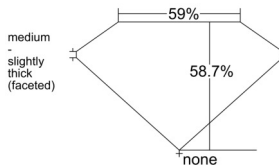

GIA®

FACSIMILE

GIA REPORT 6531888340

Verify this report at GIA.edu

GIA NATURAL DIAMOND DOSSIER®

November 04, 2025
GIA Report Number 6531888340
Shape and Cutting Style ..... Heart Brilliant
Measurements ..... 5.37 x 6.29 x 3.69 mm

GRADING RESULTS

Carat Weight ..... 0.73 carat
Color Grade ..... E
Clarity Grade VS2

ADDITIONAL GRADING INFORMATION

Polish ..... Excellent
Symmetry ..... Excellent
Fluorescence ..... Faint
Clarity Characteristics ..... Crystal, Needle, Feather
Inscription(s): GIA 6531888340

PROPORTIONS

Profile not to actual proportions

GRADING SCALES

GIA COLOR SCALE		GIA CLARITY SCALE	
COLORLESS	D	VERY VERY SLIGHTLY INCLUDED	FLAWLESS
	E		INTERNALLY FLAWLESS
	F		VVS₁
	G		VVS₂
	H		VS₁
	I		VS₂
	J		SI₁
	K		SI₂
	L		I₁
	M		I₂
NEAR COLORLESS	N	SLIGHTLY INCLUDED	I₃
	O		
	P		
	Q		
FAINT	R		
	S		
	T		
	U		
VERT LIGHT	V		
	W		
	X		
	Y		
LIGHT	Z