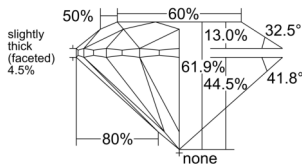

GIA®

FACSIMILE

GIA REPORT 6531887778

Verify this report at GIA.edu

GIA NATURAL DIAMOND DOSSIER®

November 05, 2025
GIA Report Number 6531887778
Shape and Cutting Style ..... Round Brilliant
Measurements ..... 5.93 - 5.96 x 3.68 mm

GRADING RESULTS

Carat Weight ..... 0.80 carat
Color Grade ..... D
Clarity Grade VS1
Cut Grade ..... Excellent

ADDITIONAL GRADING INFORMATION

Polish ..... Excellent
Symmetry ..... Excellent
Fluorescence ..... Faint
Clarity Characteristics..... Crystal, Needle, Pinpoint
Inspection(s): GIA 6531887778

PROPORTIONS

Profile to actual proportions