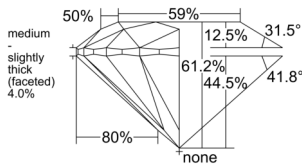

GIA®

FACSIMILE

GIA REPORT 6531871776

Verify this report at GIA.edu

GIA NATURAL DIAMOND DOSSIER®

November 03, 2025
GIA Report Number 6531871776
Shape and Cutting Style ..... Round Brilliant
Measurements ..... 5.85 - 5.90 x 3.59 mm

GRADING RESULTS

Carat Weight ..... 0.75 carat
Color Grade ..... E
Clarity Grade VVS1
Cut Grade ..... Excellent

ADDITIONAL GRADING INFORMATION

Polish ..... Excellent
Symmetry ..... Excellent
Fluorescence ..... Medium Blue
Clarity Characteristics ..... Pinpoint
Inscription(s): GIA 6531871776

PROPORTIONS

Profile to actual proportions

GRADING SCALES

GIA COLOR SCALE	GIA CLARITY SCALE	GIA CUT SCALE	
D	FLAWLESS	EXCELLENT	
E	INTERNALLY FLAWLESS		
F		VVS₁	VERY GOOD
G	VVS₂		
H	VS₁	GOOD	
I	VS₂		
J	SI₁	FAIR	
K	SI₂		
L	I₁	POOR	
M			
N			
O	I₂		
P			
Q			
R	I₃		
S			
T			
U			
V			
W			
X			
Y			
Z