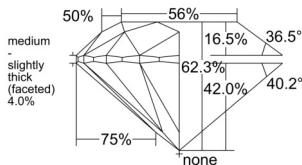

GIA®

FACSIMILE

GIA REPORT 6531868251

Verify this report at GIA.edu

GIA NATURAL DIAMOND DOSSIER®

November 19, 2025
GIA Report Number 6531868251
Shape and Cutting Style ..... Round Brilliant
Measurements ..... 4.26 - 4.27 x 2.66 mm

GRADING RESULTS

Carat Weight ..... 0.30 carat
Color Grade ..... N
Clarity Grade VS1
Cut Grade ..... Very Good

ADDITIONAL GRADING INFORMATION

Polish ..... Very Good
Symmetry ..... Excellent
Fluorescence ..... Faint
Clarity Characteristics ..... Cloud
Inscription(s): GIA 6531868251

PROPORTIONS

Profile to actual proportions

GRADING SCALES

GIA COLOR SCALE	GIA CLARITY SCALE	GIA CUT SCALE	
D	FLAWLESS	EXCELLENT	
E	INTERNALLY FLAWLESS		
F		VVS₁	VERY GOOD
G	VVS₂		
H	VS₁	GOOD	
I	VS₂		
J	SI₁	FAIR	
K	SI₂		
L	I₁	POOR	
M	I₂		
N	I₃		
O			
P			
Q			
R			
S			
T			
U			
V			
W			
X			
Y			
Z