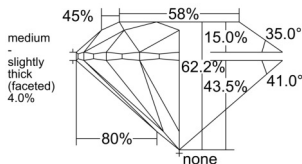

GIA®

FACSIMILE

GIA REPORT 6531867021

Verify this report at GIA.edu

GIA NATURAL DIAMOND DOSSIER®

October 31, 2025
GIA Report Number 6531867021
Shape and Cutting Style ..... Round Brilliant
Measurements ..... 5.30 - 5.34 x 3.31 mm

GRADING RESULTS

Carat Weight ..... 0.58 carat
Color Grade I
Clarity Grade VS1
Cut Grade ..... Excellent

ADDITIONAL GRADING INFORMATION

Polish ..... Excellent
Symmetry ..... Excellent
Fluorescence ..... None
Clarity Characteristics ..... Feather, Cloud, Pinpoint
Inscription(s): GIA 6531867021

PROPORTIONS

GRADING SCALES

GIA COLOR SCALE	GIA CLARITY SCALE	GIA CUT SCALE
COLOURLESS	FLAWLESS	EXCELLENT
D	INTERNALLY FLAWLESS	
E	VVS₁	VERY GOOD
F		
G	VS₁	GOOD
H		
I	SI₁	FAIR
J		
K	I₁	POOR
L		
M	I₂	
N	I₃	
O		
P		
Q		
R		
S		
T		
U		
V		
W		
X		
Y		
Z