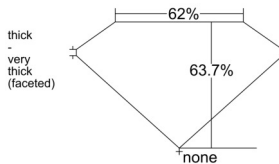

GIA®

FACSIMILE

GIA REPORT 6531858844

Verify this report at GIA.edu

GIA NATURAL DIAMOND DOSSIER®

October 31, 2025
GIA Report Number 6531858844
Shape and Cutting Style ..... Pear Brilliant
Measurements ..... 6.75 x 4.32 x 2.75 mm

GRADING RESULTS

Carat Weight ..... 0.50 carat
Color Grade ..... F
Clarity Grade VS2

ADDITIONAL GRADING INFORMATION

Polish ..... Very Good
Symmetry ..... Excellent
Fluorescence ..... Medium Blue
Clarity Characteristics ..... Twinning Wisp
Inscription(s): GIA 6531858844

PROPORTIONS

Profile not to actual proportions

GRADING SCALES

GIA COLOR SCALE		GIA CLARITY SCALE			
COLORLESS	D	VERY VERY SLIGHTLY INCLUDED	FLAWLESS		
	E		INTERNALLY FLAWLESS		
	F	VERY SLIGHTLY INCLUDED	VVS₁		
	G		VVS₂		
	H		VS₁		
	NEAR COLORLESS	I	SLIGHTLY INCLUDED	VS₂	
		J		SI₁	
		FAINT	K	INCLUDED	SI₂
			L		I₁
			M		I₂
VERT LIGHT	N	LIGHT	I₃		
	O				
	P				
	Q				
	R