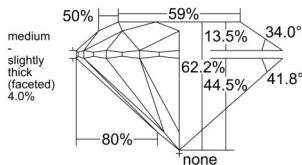

GIA®

FACSIMILE

GIA NATURAL DIAMOND DOSSIER®

October 31, 2025
GIA Report Number 6531857543
Shape and Cutting Style ..... Round Brilliant
Measurements ..... 5.68 - 5.71 x 3.54 mm

GRADING RESULTS

Carat Weight ..... 0.70 carat
Color Grade ..... K
Clarity Grade I1
Cut Grade ..... Excellent

ADDITIONAL GRADING INFORMATION

Polish ..... Excellent
Symmetry ..... Excellent
Fluorescence ..... Faint
Clarity Characteristics ..... Crystal
Inscription(s): GIA 6531857543

GIA REPORT 6531857543

Verify this report at GIA.edu

PROPORTIONS

Profile to actual proportions