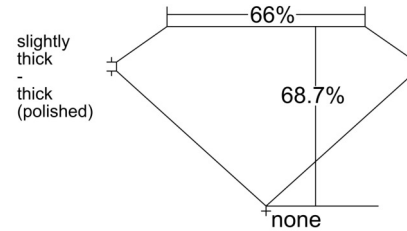

GIA NATURAL DIAMOND GRADING REPORT

November 08, 2025
 GIA Report Number XXXXX53330
 Shape and Cutting Style Emerald Cut
 Measurements 6.64 x 4.76 x 3.27 mm

GRADING RESULTS

Carat Weight 1.01 carat
 Color Grade H
 Clarity Grade VVS2

ADDITIONAL GRADING INFORMATION

Polish Excellent
 Symmetry Very Good
 Fluorescence Faint
 Inscription(s): GIA XXXXX53330

Comments: Additional pinpoints are not shown. Clouds are not shown.

PROPORTIONS

Profile not to actual proportions

CLARITY CHARACTERISTICS

KEY TO SYMBOLS*

- Pinpoint
- ~ Feather
- ^ Natural

* Red symbols denote internal characteristics (inclusions). Green or black symbols denote external characteristics (blemishes). Diagram is an approximate representation of the diamond, and symbols shown indicate type, position, and approximate size of clarity characteristics. All clarity characteristics may not be shown. Details of finish are not shown.