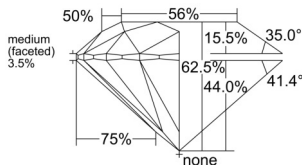

GIA®

FACSIMILE

GIA REPORT 6531852716

Verify this report at GIA.edu

GIA NATURAL DIAMOND DOSSIER®

October 31, 2025
GIA Report Number 6531852716
Shape and Cutting Style ..... Round Brilliant
Measurements ..... 4.72 - 4.75 x 2.96 mm

GRADING RESULTS

Carat Weight ..... 0.40 carat
Color Grade ..... N
Clarity Grade VS1
Cut Grade ..... Excellent

ADDITIONAL GRADING INFORMATION

Polish ..... Excellent
Symmetry ..... Excellent
Fluorescence ..... None
Clarity Characteristics..... Crystal, Cloud, Feather
Inscription(s): GIA 6531852716

PROPORTIONS

Profile to actual proportions

GRADING SCALES

GIA COLOR SCALE	GIA CLARITY SCALE	GIA CUT SCALE	
D	FLAWLESS	EXCELLENT	
E	INTERNALLY FLAWLESS		
F		VVS₁	VERY GOOD
G	VVS₂		
H	VS₁	GOOD	
I	VS₂		
J	SI₁	FAIR	
K	SI₂		
L	I₁	POOR	
M	I₂		
N	I₃		
O			
P			
Q			
R			
S			
T			
U			
V			
W			
X			
Y			
Z