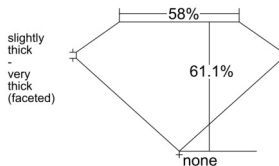

GIA®

FACSIMILE

GIA REPORT 6531842763

Verify this report at GIA.edu

GIA NATURAL DIAMOND DOSSIER®

October 31, 2025
GIA Report Number 6531842763
Shape and Cutting Style ..... Heart Brilliant
Measurements ..... 4.63 x 5.37 x 3.28 mm

GRADING RESULTS

Carat Weight ..... 0.50 carat
Color Grade ..... E
Clarity Grade VVS1

ADDITIONAL GRADING INFORMATION

Polish ..... Excellent
Symmetry ..... Excellent
Fluorescence ..... Faint
Clarity Characteristics ..... Cloud, Pinpoint, Feather
Inscription(s): GIA 6531842763

PROPORTIONS

Profile not to actual proportions

GRADING SCALES

GIA COLOR SCALE		GIA CLARITY SCALE		
NEAR COLORLESS	D	VERY VERY SLIGHTLY INCLUDED	FLAWLESS	
	E		INTERNALLY FLAWLESS	
	F	VERY SLIGHTLY INCLUDED	VVS₁	
	G		VVS₂	
	H		VS₁	
	FAINT	I	SLIGHTLY INCLUDED	VS₂
		J		SI₁
		K	INCLUDED	SI₂
		L		I₁
		M		I₂
LIGHT	N		I₃	
	O			
	P			
	Q			
	R