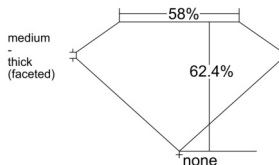

GIA®

FACSIMILE

GIA REPORT 6531842757

Verify this report at GIA.edu

GIA NATURAL DIAMOND DOSSIER®

October 29, 2025
GIA Report Number **6531842757**
Shape and Cutting Style ..... **Heart Brilliant**
Measurements ..... **5.60 x 5.97 x 3.73 mm**

GRADING RESULTS

Carat Weight ..... **0.70 carat**
Color Grade ..... **D**
Clarity Grade **VVS2**

ADDITIONAL GRADING INFORMATION

Polish ..... **Very Good**
Symmetry ..... **Excellent**
Fluorescence ..... **Faint**
Clarity Characteristics ..... **Feather**
Inscription(s): **GIA 6531842757**

PROPORTIONS

Profile not to actual proportions

GRADING SCALES

GIA COLOR SCALE		GIA CLARITY SCALE			
COLORLESS	D	VERY VERY SLIGHTLY INCLUDED	FLAWLESS		
	E		INTERNALLY FLAWLESS		
	F		VVS₁		
	NEAR COLORLESS	G	VVS₂		
		H	VERY SLIGHTLY INCLUDED	VS₁	
		I		VS₂	
		FAINT	J	SLIGHTLY INCLUDED	SI₁
			K		SI₂
	L		INCLUDED		I₁
	M			I₂	
LIGHT	N			I₃	
	O				
	P				
	Q				
	R