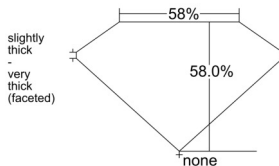

GIA®

FACSIMILE

GIA REPORT 6531840044

Verify this report at GIA.edu

GIA NATURAL DIAMOND DOSSIER®

October 29, 2025
GIA Report Number 6531840044
Shape and Cutting Style ..... Heart Brilliant
Measurements ..... 5.14 x 5.75 x 3.33 mm

GRADING RESULTS

Carat Weight ..... 0.56 carat
Color Grade ..... F
Clarity Grade VVS1

ADDITIONAL GRADING INFORMATION

Polish ..... Very Good
Symmetry ..... Excellent
Fluorescence ..... None
Clarity Characteristics ..... Cloud, Surface Graining
Inscription(s): GIA 6531840044

PROPORTIONS

Profile not to actual proportions

GRADING SCALES

GIA COLOR SCALE		GIA CLARITY SCALE			
COLORLESS	D	VERY VERY SLIGHTLY INCLUDED	FLAWLESS		
	E		INTERNALLY FLAWLESS		
	F	VERY SLIGHTLY INCLUDED	VVS₁		
	G		VVS₂		
	H		VS₁		
	NEAR COLORLESS	I	SLIGHTLY INCLUDED	VS₂	
		J		SI₁	
		FAINT	K	INCLUDED	SI₂
			L		I₁
			M		I₂
VERT LIGHT			N	INCLUDED	I₃
	O				
	P				
	Q				
LIGHT	R				
	S				
	T				
	U				
	V				
	W				
	X				
	Y				
	Z