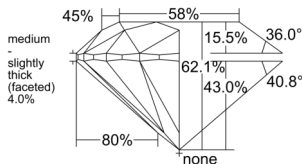

GIA®

FACSIMILE

GIA REPORT 6531802298

Verify this report at GIA.edu

GIA NATURAL DIAMOND DOSSIER®

October 27, 2025
GIA Report Number 6531802298
Shape and Cutting Style ..... Round Brilliant
Measurements ..... 5.90 - 5.93 x 3.67 mm

GRADING RESULTS

Carat Weight ..... 0.80 carat
Color Grade I
Clarity Grade S11
Cut Grade ..... Excellent

ADDITIONAL GRADING INFORMATION

Polish ..... Excellent
Symmetry ..... Excellent
Fluorescence ..... None
Clarity Characteristics ..... Crystal
Inscription(s): GIA 6531802298

PROPORTIONS

GRADING SCALES

GIA COLOR SCALE

COLOREDNESS	D
	E
	F
	G
	H
	I
	J
NEAR COLORLESS	K
	L
FAIN	M
	N
	O
	P
VERY LIGHT	Q
	R
	S
	T
	U
	V
LIGHT	W
	X
	Y
	Z

GIA CLARITY SCALE

FLAWLESS	VERY VERY SLIGHTLY INCLUDED	VVS₁	VVS₂	VS₁	VS₂	S1₁	S1₂	I₁	I₂	I₃	
											INTERNAL FLAWLESS

GIA CUT SCALE

EXCELLENT
VERY GOOD
GOOD
FAIR
POOR