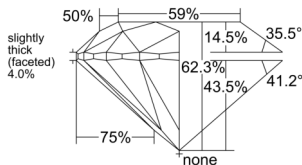

GIA®

FACSIMILE

GIA REPORT 6531802135

Verify this report at GIA.edu

GIA NATURAL DIAMOND DOSSIER®

October 27, 2025
GIA Report Number 6531802135
Shape and Cutting Style ..... Round Brilliant
Measurements ..... 5.92 - 5.95 x 3.70 mm

GRADING RESULTS

Carat Weight ..... 0.81 carat
Color Grade ..... M
Clarity Grade SI2
Cut Grade ..... Excellent

ADDITIONAL GRADING INFORMATION

Polish ..... Excellent
Symmetry ..... Excellent
Fluorescence ..... Faint
Clarity Characteristics ..... Cloud, Crystal
Inscription(s): GIA 6531802135

PROPORTIONS

Profile to actual proportions