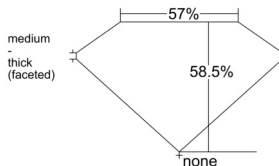

GIA®

FACSIMILE

GIA REPORT 6531786953

Verify this report at GIA.edu

GIA NATURAL DIAMOND DOSSIER®

October 29, 2025
GIA Report Number **6531786953**
Shape and Cutting Style ..... **Heart Brilliant**
Measurements ..... **5.02 x 5.87 x 3.43 mm**

GRADING RESULTS

Carat Weight ..... **0.60 carat**
Color Grade ..... **I**
Clarity Grade **VS2**

ADDITIONAL GRADING INFORMATION

Polish ..... **Excellent**
Symmetry ..... **Very Good**
Fluorescence ..... **Faint**
Clarity Characteristics..... **Crystal, Cloud**
Inscription(s): **GIA 6531786953**

PROPORTIONS

Profile not to actual proportions

GRADING SCALES

GIA COLOR SCALE		GIA CLARITY SCALE			
COLORLESS	D	VERY VERY SLIGHTLY INCLUDED	FLAWLESS		
	E		INTERNALLY FLAWLESS		
	F	VERY SLIGHTLY INCLUDED	VVS₁		
	G		VVS₂		
	H		VS₁		
	NEAR COLORLESS	I	SLIGHTLY INCLUDED	VS₂	
		J		SI₁	
		FAINT	K	INCLUDED	SI₂
			L		I₁
			M		I₂
N			I₃		
VERT LIGHT	O	NOT GRADED			
	P				
	Q				
	R				
	S				
	T				
	LIGHT		U		
			V		
W					
X					
Y					
Z