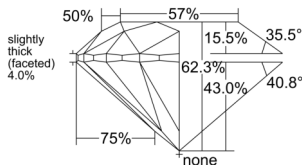

GIA®

FACSIMILE

GIA REPORT 6531774027

Verify this report at GIA.edu

GIA NATURAL DIAMOND DOSSIER®

November 10, 2025
GIA Report Number 6531774027
Shape and Cutting Style ..... Round Brilliant
Measurements ..... 5.28 - 5.31 x 3.30 mm

GRADING RESULTS

Carat Weight ..... 0.57 carat
Color Grade ..... E
Clarity Grade VVS1
Cut Grade ..... Excellent

ADDITIONAL GRADING INFORMATION

Polish ..... Excellent
Symmetry ..... Excellent
Fluorescence ..... Medium Blue
Clarity Characteristics ..... Pinpoint, Feather
Inscription(s): GIA 6531774027

PROPORTIONS

Profile to actual proportions