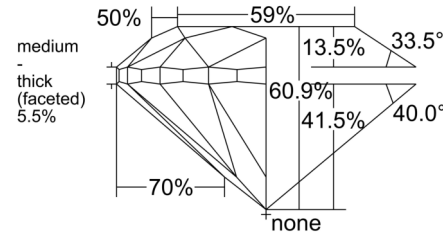

### GRADING RESULTS

Carat Weight ..... 1.50 carat

Color Grade ..... I

Clarity Grade ..... SI1

Cut Grade ..... Very Good

### PROPORTIONS

Profile to actual proportions

### CLARITY CHARACTERISTICS