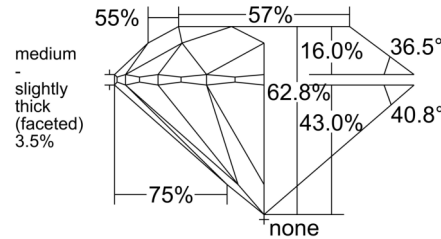

GIA REPORT
6531759004

Verify this report at GIA.edu

FACSIMILE

This is a digital representation of the original GIA Report. This representation might not be accepted in lieu of the original GIA Report in certain circumstances. The original GIA Report includes certain security features which are not reproducible on this facsimile.

GIA NATURAL DIAMOND GRADING REPORT

October 16, 2025
GIA Report Number 6531759004
Shape and Cutting Style ..... Round Brilliant
Measurements ..... 7.34 - 7.38 x 4.62 mm

GRADING RESULTS

Carat Weight ..... 1.56 carat
Color Grade ..... D
Clarity Grade VS2
Cut Grade ..... Excellent

ADDITIONAL GRADING INFORMATION

Polish ..... Excellent
Symmetry ..... Excellent
Fluorescence ..... None
Inscription(s): GIA 6531759004
Comments: Pinpoints are not shown.

PROPORTIONS

Profile to actual proportions