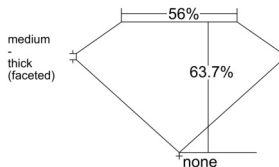

GIA®

FACSIMILE

GIA REPORT 6531756140

Verify this report at GIA.edu

GIA NATURAL DIAMOND DOSSIER®

November 11, 2025
GIA Report Number 6531756140
Shape and Cutting Style ..... Heart Brilliant
Measurements ..... 5.16 x 6.15 x 3.92 mm

GRADING RESULTS

Carat Weight ..... 0.70 carat
Color Grade I
Clarity Grade VVS1

ADDITIONAL GRADING INFORMATION

Polish ..... Excellent
Symmetry ..... Very Good
Fluorescence ..... None
Clarity Characteristics ..... Pinpoint, Feather
Inscription(s): GIA 6531756140

PROPORTIONS

Profile not to actual proportions

GRADING SCALES

GIA COLOR SCALE		GIA CLARITY SCALE			
COLORLESS	D	VERY VERY SLIGHTLY INCLUDED	FLAWLESS		
	E		INTERNALLY FLAWLESS		
	F	VERY SLIGHTLY INCLUDED	VVS₁		
	G		VVS₂		
	H		VS₁		
	NEAR COLORLESS	I	SLIGHTLY INCLUDED	VS₂	
		J		SI₁	
		FAINT	K	INCLUDED	SI₂
			L		I₁
			M		I₂
VERT LIGHT	N	NOT GRADED	I₃		
	O				
	P				
	Q				
	R				
	S				
LIGHT	T				
	U				
	V				
	W				
	X				
	Y				
	Z