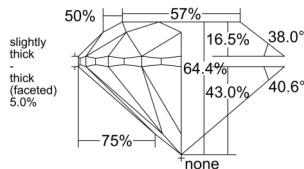

GIA®

FACSIMILE

GIA REPORT 6531752941

Verify this report at GIA.edu

GIA NATURAL DIAMOND DOSSIER®

October 28, 2025
GIA Report Number 6531752941
Shape and Cutting Style ..... Round Brilliant
Measurements ..... 5.51 - 5.59 x 3.57 mm

GRADING RESULTS

Carat Weight ..... 0.70 carat
Color Grade ..... D
Clarity Grade VVS1
Cut Grade ..... Very Good

ADDITIONAL GRADING INFORMATION

Polish ..... Excellent
Symmetry ..... Very Good
Fluorescence ..... None
Clarity Characteristics..... Pinpoint, Cloud
Inscription(s): GIA 6531752941

PROPORTIONS

Profile to actual proportions

GRADING SCALES

GIA COLOR SCALE	GIA CLARITY SCALE	GIA CUT SCALE	
D	FLAWLESS	EXCELLENT	
E	INTERNALLY FLAWLESS		
F		VVS₁	VERY GOOD
G	VVS₂		
H	VS₁	GOOD	
I	VS₂		
J	SI₁	FAIR	
K	SI₂		
L	I₁	POOR	
M	I₂		
N	I₃		
O			
P			
Q			
R			
S			
T			
U			
V			
W			
X			
Y			
Z