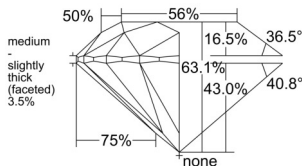

GIA®

FACSIMILE

GIA REPORT 6531752582

Verify this report at GIA.edu

GIA NATURAL DIAMOND DOSSIER®

October 27, 2025
GIA Report Number 6531752582
Shape and Cutting Style ..... Round Brilliant
Measurements ..... 5.16 - 5.19 x 3.27 mm

GRADING RESULTS

Carat Weight ..... 0.54 carat
Color Grade ..... D
Clarity Grade VVS1
Cut Grade ..... Excellent

ADDITIONAL GRADING INFORMATION

Polish ..... Excellent
Symmetry ..... Excellent
Fluorescence ..... None
Clarity Characteristics..... Cloud, Pinpoint, Feather
Inscription(s): GIA 6531752582

PROPORTIONS

GRADING SCALES

GIA COLOR SCALE

COLOURLESS	D
	E
	F
	G
	H
	I
	J
NEAR COLOURLESS	K
	L
FAIN	M
	N
	O
	P
	Q
	R
	S
	T
	U
	V
	W
	X
	Y
LIGHT	Z

GIA CLARITY SCALE

FLAWLESS	INTERNAL FLAWLESS	
		FLAWLESS
VERY VERY SLIGHTLY INCLUDED	VVS₁	
	VVS₂	
VERY SLIGHTLY INCLUDED	VS₁	
	VS₂	
SLIGHTLY INCLUDED	SI₁	
	SI₂	
INCLUDED	I₁	
	I₂	
	I₃	

GIA CUT SCALE

EXCELLENT
VERY GOOD
GOOD
FAIR
POOR