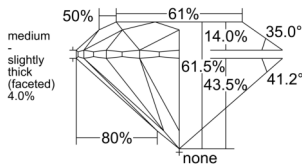

GIA®

FACSIMILE

GIA REPORT 6531742739

Verify this report at GIA.edu

GIA NATURAL DIAMOND DOSSIER®

October 15, 2025
GIA Report Number 6531742739
Shape and Cutting Style ..... Round Brilliant
Measurements ..... 5.66 - 5.69 x 3.49 mm

GRADING RESULTS

Carat Weight ..... 0.70 carat
Color Grade ..... F
Clarity Grade VVS1
Cut Grade ..... Excellent

ADDITIONAL GRADING INFORMATION

Polish ..... Excellent
Symmetry ..... Excellent
Fluorescence ..... None
Clarity Characteristics ..... Feather
Inscription(s): GIA 6531742739

PROPORTIONS

Profile to actual proportions