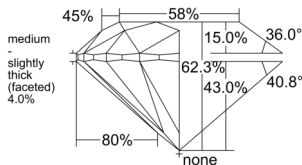

GIA®

FACSIMILE

GIA REPORT 6531741342

Verify this report at GIA.edu

GIA NATURAL DIAMOND DOSSIER®

October 27, 2025
GIA Report Number 6531741342
Shape and Cutting Style ..... Round Brilliant
Measurements ..... 4.24 - 4.28 x 2.65 mm

GRADING RESULTS

Carat Weight ..... 0.30 carat
Color Grade ..... M
Clarity Grade VVS1
Cut Grade ..... Excellent

ADDITIONAL GRADING INFORMATION

Polish ..... Excellent
Symmetry ..... Excellent
Fluorescence ..... None
Clarity Characteristics ..... Feather, Indented Natural
Inscription(s): GIA 6531741342

PROPORTIONS

GRADING SCALES

GIA COLOR SCALE	GIA CLARITY SCALE	GIA CUT SCALE	
D	FLAWLESS	EXCELLENT	
E	INTERNALLY FLAWLESS		
F		VVS₁	VERY GOOD
G	VVS₂		
H	VS₁	GOOD	
I	VS₂		
J	SI₁	FAIR	
K	SI₂		
L	I₁	POOR	
M	I₂		
N	I₃		
O			
P			
Q			
R			
S			
T			
U			
V			
W			
X			
Y			
Z