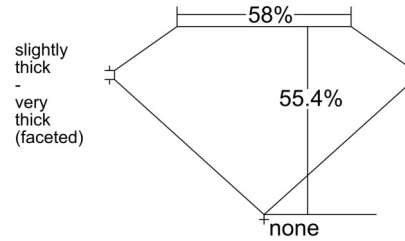

GIA NATURAL DIAMOND GRADING REPORT

October 14, 2025
 GIA Report Number 6531702980
 Shape and Cutting Style Heart Brilliant
 Measurements 7.36 x 8.39 x 4.65 mm

GRADING RESULTS

Carat Weight 1.73 carat
 Color Grade D
 Clarity Grade VVS1

ADDITIONAL GRADING INFORMATION

Polish Excellent
 Symmetry Excellent
 Fluorescence None
 Inscription(s): GIA 6531702980

PROPORTIONS

Profile not to actual proportions

CLARITY CHARACTERISTICS

KEY TO SYMBOLS*

- Pinpoint

* Red symbols denote internal characteristics (inclusions). Green or black symbols denote external characteristics (blemishes). Diagram is an approximate representation of the diamond, and symbols shown indicate type, position, and approximate size of clarity characteristics. All clarity characteristics may not be shown. Details of finish are not shown.