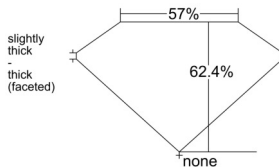

GIA®

FACSIMILE

GIA REPORT 6531702800

Verify this report at GIA.edu

GIA NATURAL DIAMOND DOSSIER®

October 10, 2025
GIA Report Number 6531702800
Shape and Cutting Style ..... Pear Brilliant
Measurements ..... 6.82 x 4.47 x 2.79 mm

GRADING RESULTS

Carat Weight ..... 0.50 carat
Color Grade ..... F
Clarity Grade SI1

ADDITIONAL GRADING INFORMATION

Polish ..... Very Good
Symmetry ..... Excellent
Fluorescence ..... None
Clarity Characteristics ..... Crystal
Inscription(s): GIA 6531702800

PROPORTIONS

Profile not to actual proportions

GRADING SCALES

GIA COLOR SCALE		GIA CLARITY SCALE			
COLORLESS	D	VERY VERY SLIGHTLY INCLUDED	FLAWLESS		
	E		INTERNALLY FLAWLESS		
	F	VERY SLIGHTLY INCLUDED	VVS₁		
	G		VVS₂		
	H		VS₁		
	NEAR COLORLESS	I	SLIGHTLY INCLUDED	VS₂	
		J		SI₁	
		FAINT	K	INCLUDED	SI₂
			L		I₁
			M		I₂
VERT LIGHT	N	LIGHT	I₃		
	O				
	P				
	Q				
	R