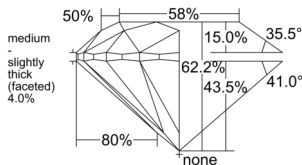

GIA®

FACSIMILE

GIA REPORT 6531699739

Verify this report at GIA.edu

GIA NATURAL DIAMOND DOSSIER®

October 11, 2025
GIA Report Number 6531699739
Shape and Cutting Style ..... Round Brilliant
Measurements ..... 5.06 - 5.07 x 3.15 mm

GRADING RESULTS

Carat Weight ..... 0.50 carat
Color Grade ..... F
Clarity Grade VS2
Cut Grade ..... Excellent

ADDITIONAL GRADING INFORMATION

Polish ..... Excellent
Symmetry ..... Excellent
Fluorescence ..... Medium Blue
Clarity Characteristics ..... Feather, Crystal, Cloud
Inspection(s): GIA 6531699739

PROPORTIONS

GRADING SCALES

GIA COLOR SCALE

COLORESS	D
	E
	F
	G
	H
	I
	J
NEAR COLORESS	K
	L
FANIT	M
	N
	O
	P
VERY LIGHT	Q
	R
	S
	T
	U
	V
	W
	X
	Y
LIGHT	Z

GIA CLARITY SCALE

VERY VERY SLIGHTLY INCLUDED	FLAWLESS
	INTERNALLY FLAWLESS
VERY SLIGHTLY INCLUDED	VVS₁
	VVS₂
SLIGHTLY INCLUDED	VS₁
	VS₂
INCLUDED	SI₁
	SI₂
	I₁
	I₂
	I₃

GIA CUT SCALE

EXCELLENT
VERY GOOD
GOOD
FAIR
POOR