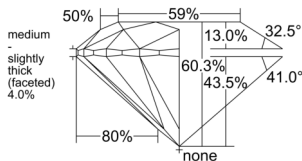

GIA®

FACSIMILE

GIA REPORT 6531696118

Verify this report at GIA.edu

GIA NATURAL DIAMOND DOSSIER®

October 13, 2025
GIA Report Number 6531696118
Shape and Cutting Style ..... Round Brilliant
Measurements ..... 5.00 - 5.03 x 3.03 mm

GRADING RESULTS

Carat Weight ..... 0.46 carat
Color Grade ..... D
Clarity Grade ..... Flawless
Cut Grade ..... Excellent

ADDITIONAL GRADING INFORMATION

Polish ..... Excellent
Symmetry ..... Excellent
Fluorescence ..... Faint
Clarity Characteristics ..... None
Inscription(s): GIA 6531696118

PROPORTIONS

Profile to actual proportions

GRADING SCALES

GIA COLOR SCALE	GIA CLARITY SCALE	GIA CUT SCALE	
D	FLAWLESS	EXCELLENT	
E	INTERNALLY FLAWLESS		
F		VVS₁	VERY GOOD
G	VVS₂		
H	VS₁	GOOD	
I	VS₂		
J	SI₁	FAIR	
K	SI₂		
L	I₁	POOR	
M			
N			
O	I₂		
P			
Q			
R	I₃		
S			
T			
U			
V			
W			
X			
Y			
Z