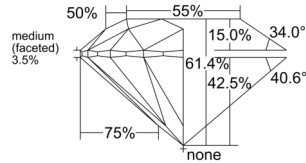

GIA®

FACSIMILE

GIA REPORT 6531658504

Verify this report at GIA.edu

GIA NATURAL DIAMOND DOSSIER®

October 08, 2025
GIA Report Number 6531658504
Shape and Cutting Style ..... Round Brilliant
Measurements ..... 5.30 - 5.33 x 3.26 mm

GRADING RESULTS

Carat Weight ..... 0.56 carat
Color Grade ..... D
Clarity Grade VVS1
Cut Grade ..... Excellent

ADDITIONAL GRADING INFORMATION

Polish ..... Excellent
Symmetry ..... Excellent
Fluorescence ..... None
Clarity Characteristics..... Pinpoint, Feather, Indented Natural
Inscription(s): GIA 6531658504

PROPORTIONS

Profile to actual proportions

GRADING SCALES

GIA COLOR SCALE	GIA CLARITY SCALE	GIA CUT SCALE	
D	FLAWLESS	EXCELLENT	
E	INTERNALLY FLAWLESS		
F		VVS₁	VERY GOOD
G	VVS₂		
H	VS₁	GOOD	
I	VS₂		
J	SI₁	FAIR	
K	SI₂		
L	I₁	POOR	
M			
N			
O	I₂		
P			
Q			
R	I₃		
S			
T			
U			
V			
W			
X			
Y			
Z