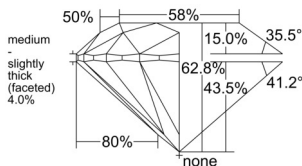

GIA®

FACSIMILE

GIA REPORT 6531656152

Verify this report at GIA.edu

GIA NATURAL DIAMOND DOSSIER®

October 08, 2025
GIA Report Number 6531656152
Shape and Cutting Style ..... Round Brilliant
Measurements ..... 6.25 - 6.29 x 3.94 mm

GRADING RESULTS

Carat Weight ..... 0.96 carat
Color Grade I
Clarity Grade VS1
Cut Grade ..... Excellent

ADDITIONAL GRADING INFORMATION

Polish ..... Excellent
Symmetry ..... Excellent
Fluorescence ..... None
Clarity Characteristics ..... Cloud, Needle
Inscription(s): GIA 6531656152

PROPORTIONS

GRADING SCALES

GIA COLOR SCALE

COLOREDNESS	D
	E
	F
	G
	H
	I
	J
NEAR COLORLESS	K
	L
FAIN	M
	N
	O
	P
VERY LIGHT	Q
	R
	S
	T
	U
	V
	W
	X
	Y
LIGHT	Z

GIA CLARITY SCALE

FLAWLESS	INTERNAL FLAWLESS	
		EXCELLENT
VERY VERY SLIGHTLY INCLUDED	VVS₁	VERY GOOD
VERY SLIGHTLY INCLUDED	VVS₂	
SLIGHTLY INCLUDED	VS₁	GOOD
	VS₂	
INCLUDED	SI₁	FAIR
	SI₂	
INCLUDED	I₁	POOR
	I₂	
	I₃