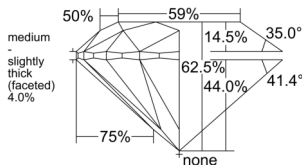

GIA®

FACSIMILE

GIA REPORT 6531575145

Verify this report at GIA.edu

GIA NATURAL DIAMOND DOSSIER®

September 29, 2025
GIA Report Number 6531575145
Shape and Cutting Style ..... Round Brilliant
Measurements ..... 4.68 - 4.71 x 2.94 mm

GRADING RESULTS

Carat Weight ..... 0.40 carat
Color Grade ..... D
Clarity Grade VVS1
Cut Grade ..... Excellent

ADDITIONAL GRADING INFORMATION

Polish ..... Excellent
Symmetry ..... Excellent
Fluorescence ..... Medium Blue
Clarity Characteristics ..... Pinpoint, Feather
Inscription(s): GIA 6531575145

PROPORTIONS

Profile to actual proportions